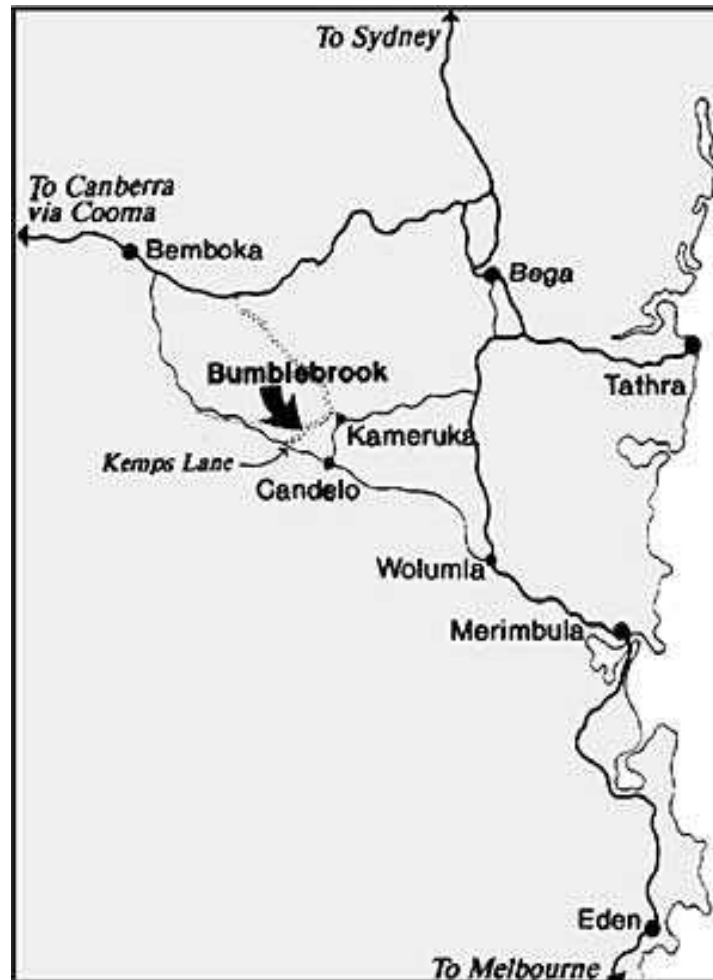

## Map/Directions

## DIRECTIONS

### FROM CANDELO:

1. 4 klms from Candelo on the Candelo to Bemboka (Mogilla) road.
2. Turn left into Kemps Lane, we are 250 mtrs on the left in Kemps Lane.

### FROM BEMBOKA

1. 17 klms from the Candelo (Mogilla Rd) turnoff, about 2km past Bemboka.
2. Look for Kemps Lane on you right, we are 250 mtrs on the left in Kemps Lane.

Bumblebrook is conveniently located approximately half way between Sydney and Melbourne, either via the Princes Highway or via Cooma and Canberra.